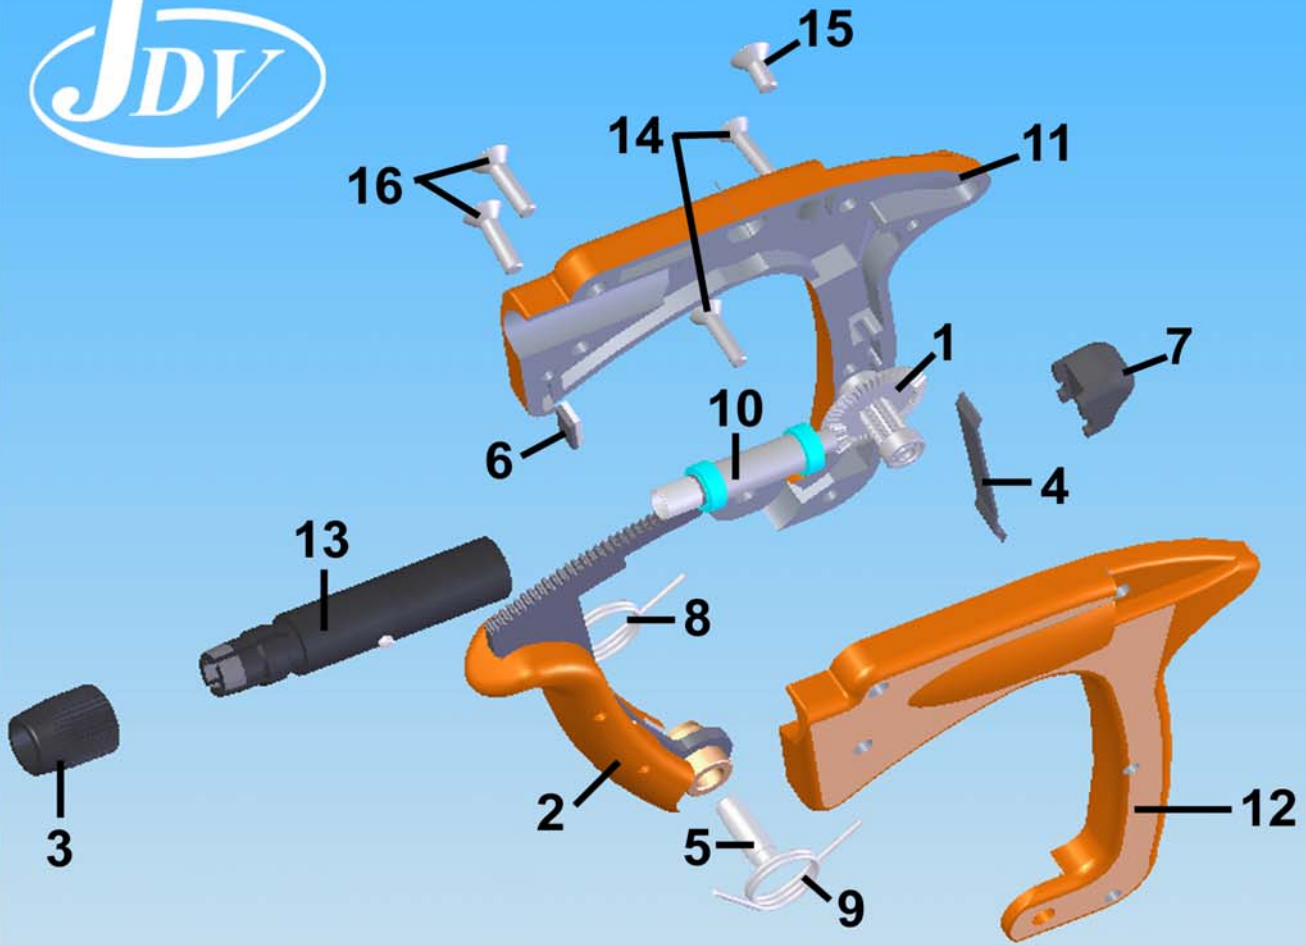

SPARE PARTS BREAK-DOWN

WG800 NEW INSULATED MANUAL WIRE WRAP TOOL

#	P/N	DESCRIPTION
1	A-11796	GEAR BEARING ASSEMBLY
2	A-13517	TRIGGER ASSEMBLY
3	A-13506	COLLET NUT
4	A-11788	FLAT SPRING
5	A-11743	PIN
6	A-11791	SPACER
7	A-13452	STOP
8	A-11790	RIGHT HAND SPRING
9	A-11789	LEFT HAND SPRING
10	A-13531	DRIVER ASSEMBLY
11	A-13481	RIGHT HAND HOUSING
12	A-13482	LEFT HAND HOUSING
13	A-13483	PLASTIC ADAPTER
14	A-11781	SCREW (2 per unit)
15	A-11785	SCREW (1 per unit)
16	A-11783	SCREW (2 per unit)